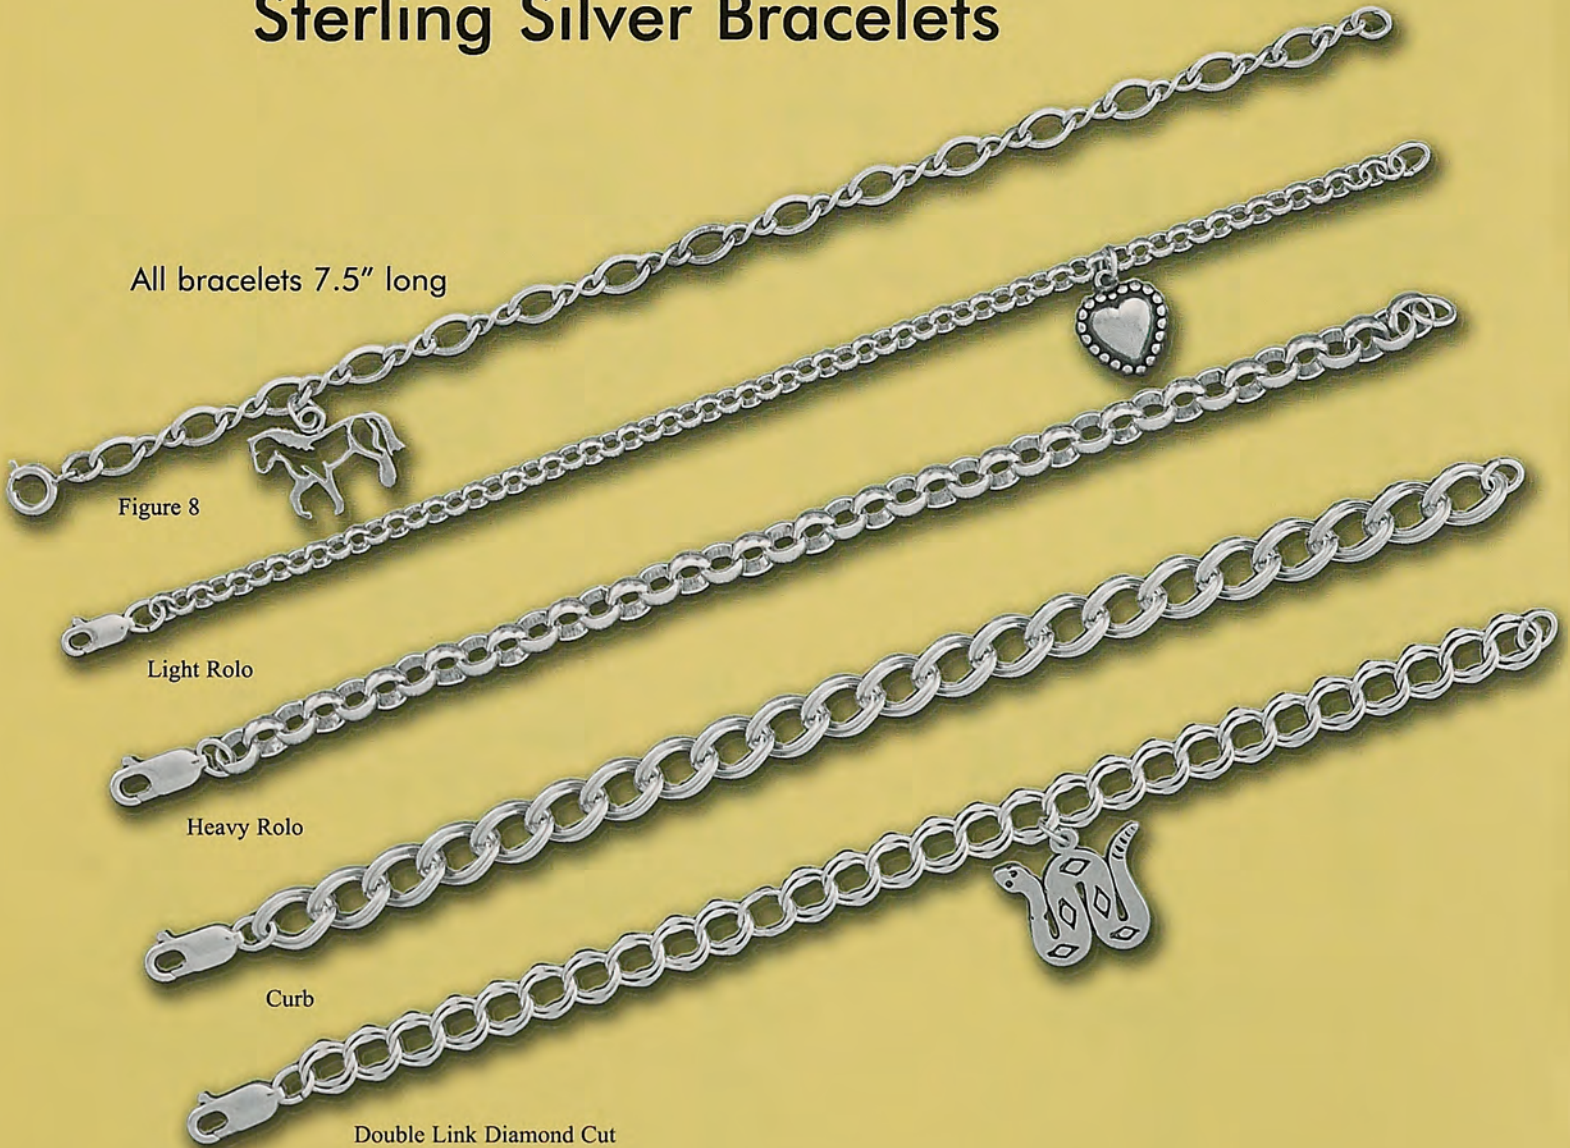

Sterling Silver Bracelets

All bracelets 7.5" long