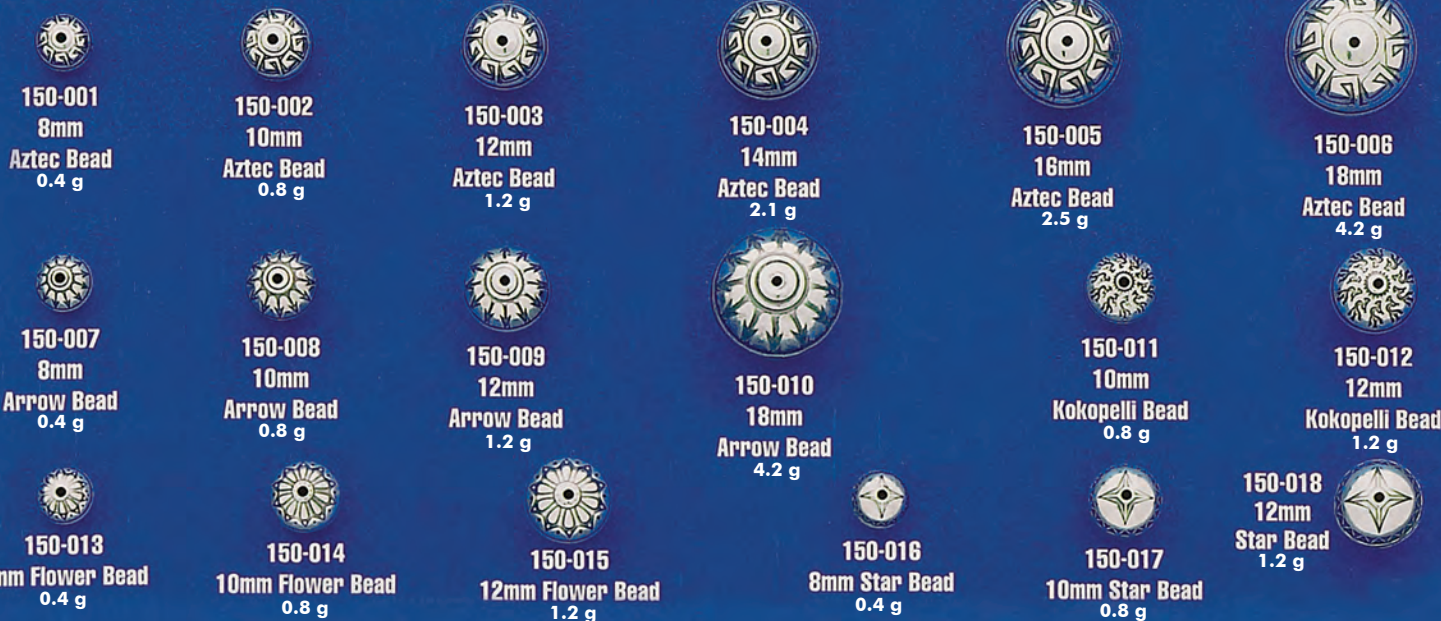

CONES

STRAIGHT CONES

3.5mm Opening 3.5mm Opening 3.5mm Opening 5mm Opening 4.75mm Opening 4.75mm Opening 4.75mm Opening 5mm Opening 5mm Opening 5mm Opening 5mm Opening 5mm Opening 5mm Opening 6mm Opening 6mm Opening