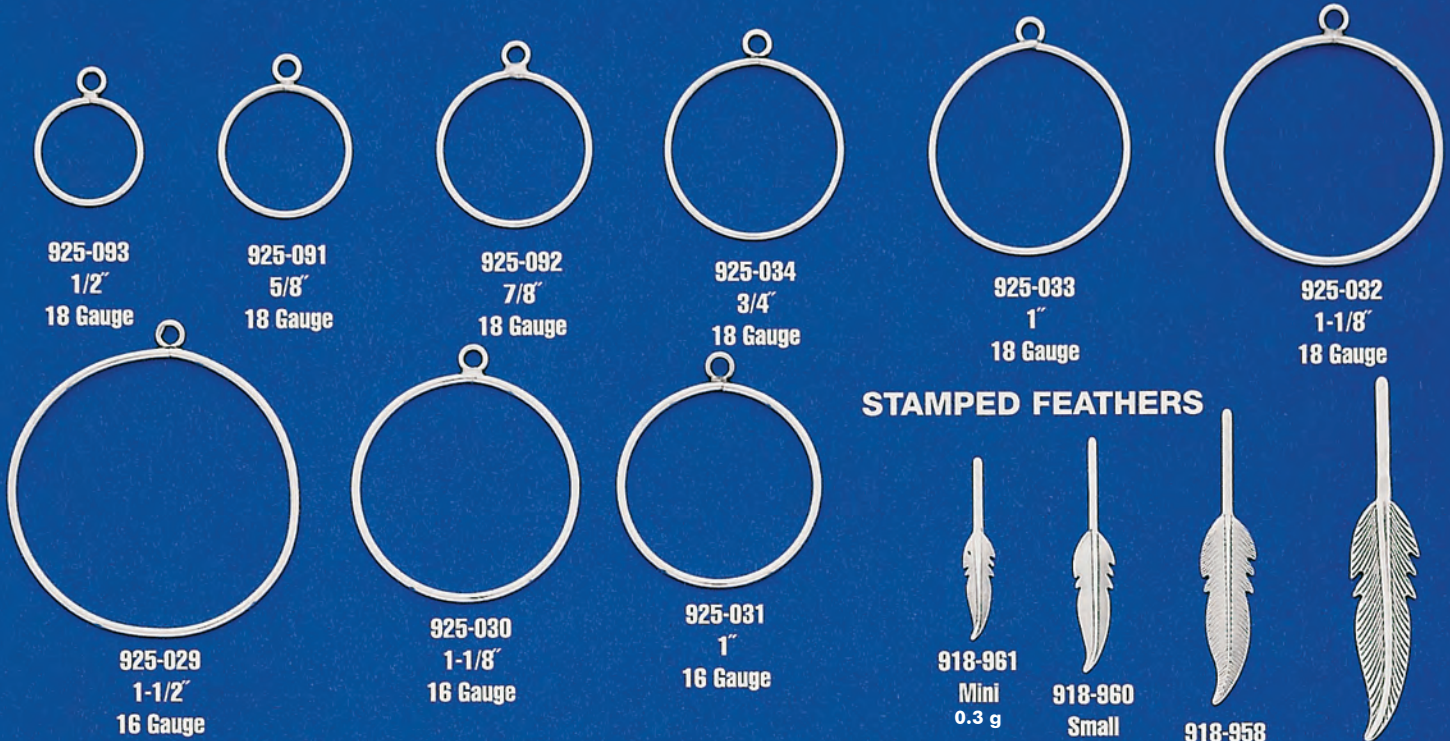

HOOPS

925-093
1/2"
18 Gauge

925-091
5/8"
18 Gauge

925-092
7/8"
18 Gauge

925-034
3/4"
18 Gauge

925-033
1"
18 Gauge

925-031
1"
16 Gauge

STAMPED FEATHERS

918-960
Small
0.5 g

918-958
Medium
1.0 g

918-955
Large
1.6 g